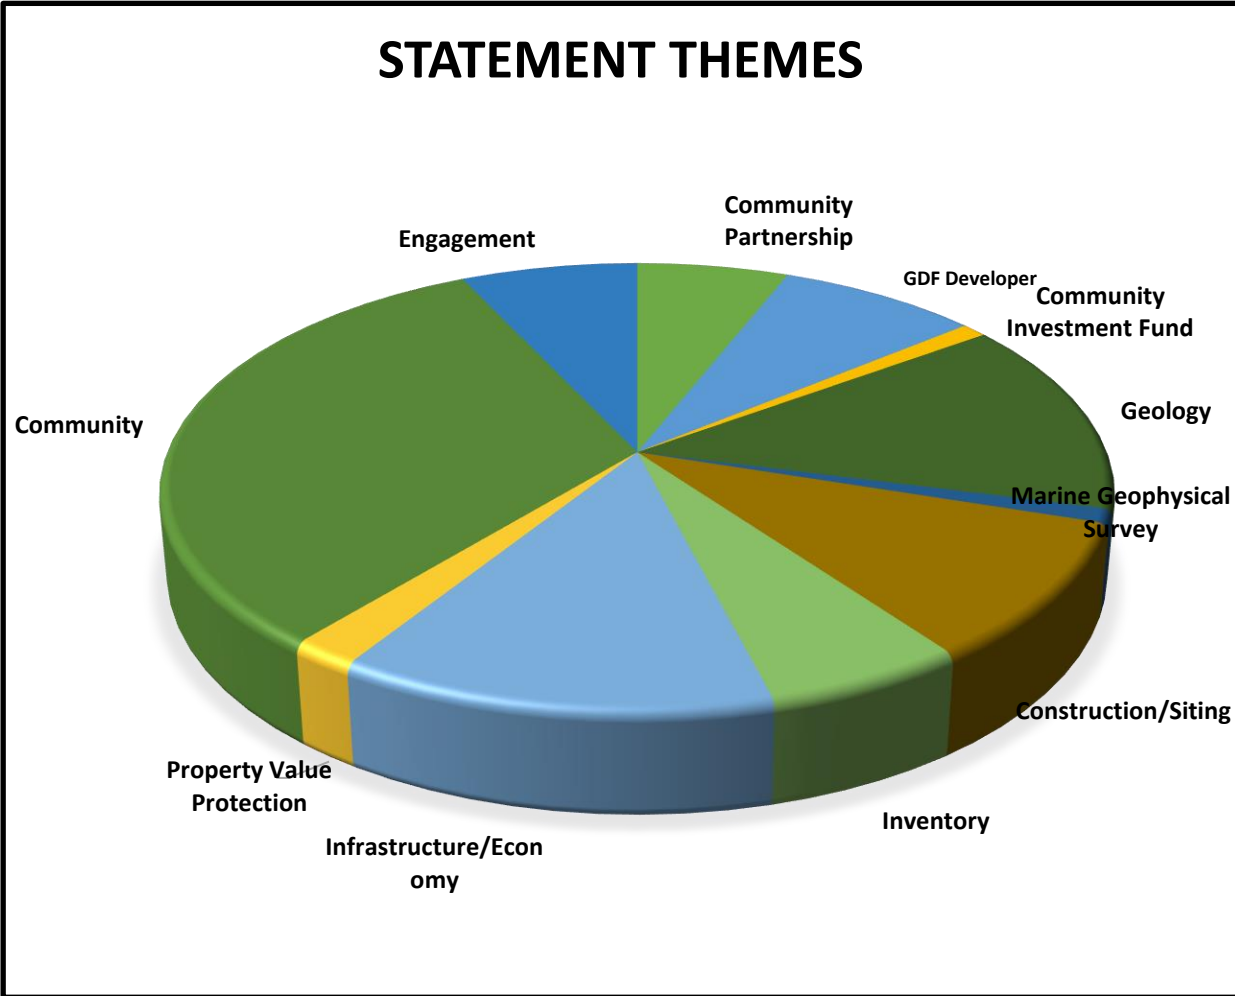

COMMUNITY ENGAGEMENT EVENTS STATEMENT SUMMARY

STATEMENT THEMES