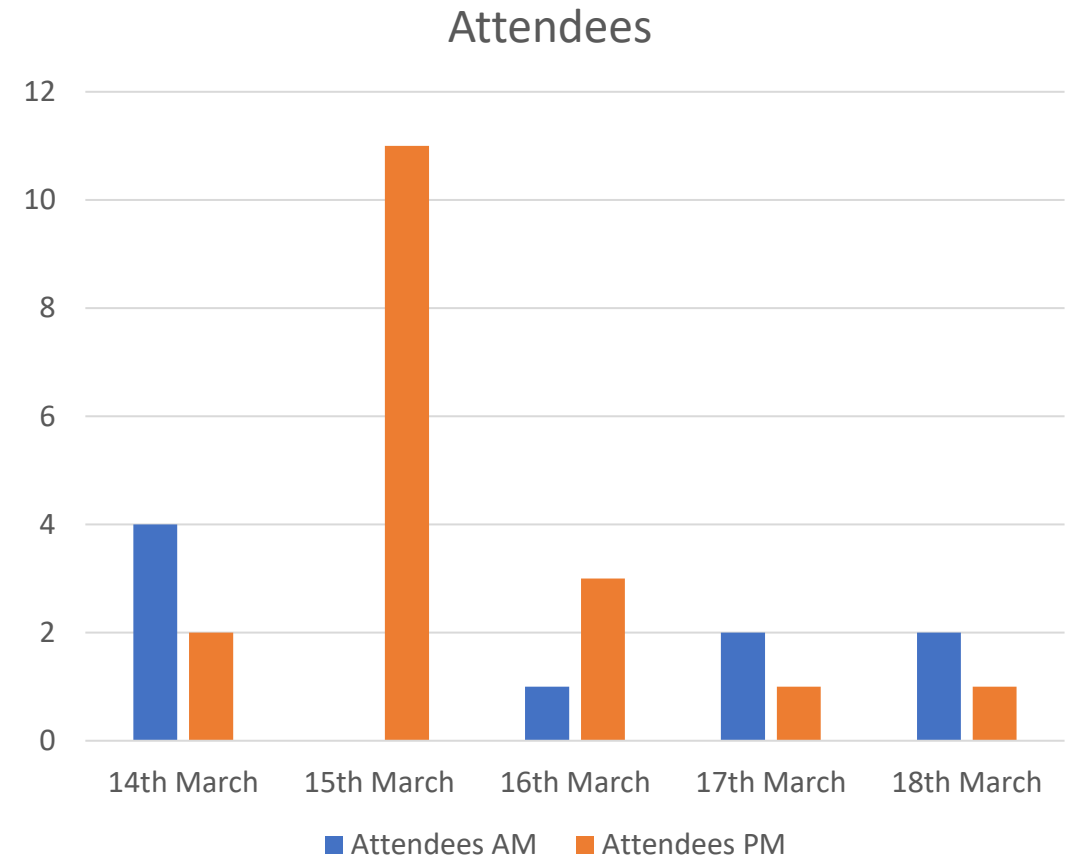

Mid Copeland GDF Community Partnership

SUMMARY

The Mid Copeland GDF Community Partnership conducted 29 Drop In events between 7th – 25th March 2022 in 7 different locations throughout the Search Area.

116 individuals attended the events with the Community Engagement Team responding to 147 questions and noting 100 statements from attendees.

WEEK 1 7TH – 11TH MARCH 2022

- Week 1: Community Engagement Events were held from 7th to 11th March in the following locations.

DATE	LOCATION	ATTENDEES
• 7 th March 2022	Gosforth	3
• 7 th March 2022	Beckermet	3
• 8 th March 2022	Seascale	10
• 8 th March 2022	Haile	4
• 9 th March 2022	Beckermet	2
• 9 th March 2022	Drigg	4
• 10 th March 2022	Gosforth	4
• 10 th March 2022	Seascale	5
• 11 th March 2022	Drigg	3
• 11 th March 2022	Calderbridge	1

Attendees

WEEK 2

14TH – 18TH MARCH 2022

- Week 2: Community Engagement Events were held from 14th to 18th March in the following locations.

DATE	LOCATION	ATTENDEES
• 14 th March 2022	Gosforth	4
• 14 th March 2022	Beckermet	2
• 15 th March 2022	Seascale	0
• 15 th March 2022	Gosforth	11
• 16 th March 2022	Drigg	1
• 16 th March 2022	Beckermet	3
• 17 th March 2022	Haile	2
• 17 th March 2022	Seascale	1
• 18 th March 2022	Calderbridge	2
• 18 th March 2022	Drigg	1

WEEK 3 21ST – 25TH MARCH 2022

- Week 3: Community Engagement Events were held from 21st to 25th March in the following locations.
- (no PM event on 21st March due to Community Partnership meeting)

DATE	LOCATION	ATTENDEES
21 st March 2022	Drigg	1
22 nd March 2022	Seascale	5
22 nd March 2022	Gosforth	25
23 rd March 2022	Beckermet	4
23 rd March 2022	Thornhill	3
24 th March 2022	Seascale	3
24 th March 2022	Thornhill	2
25 th March 2022	Beckermet	4
25 th March 2022	Drigg	3