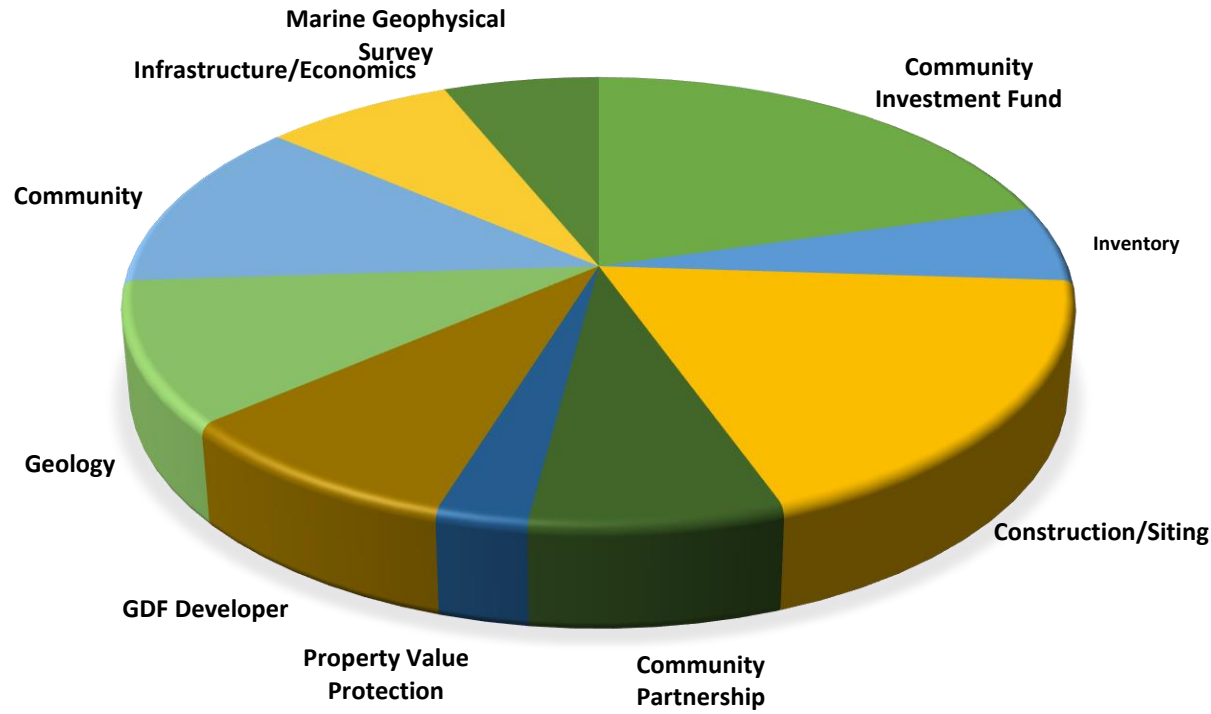

COMMUNITY ENGAGEMENT EVENTS QUESTIONS SUMMARY

QUESTION THEMES