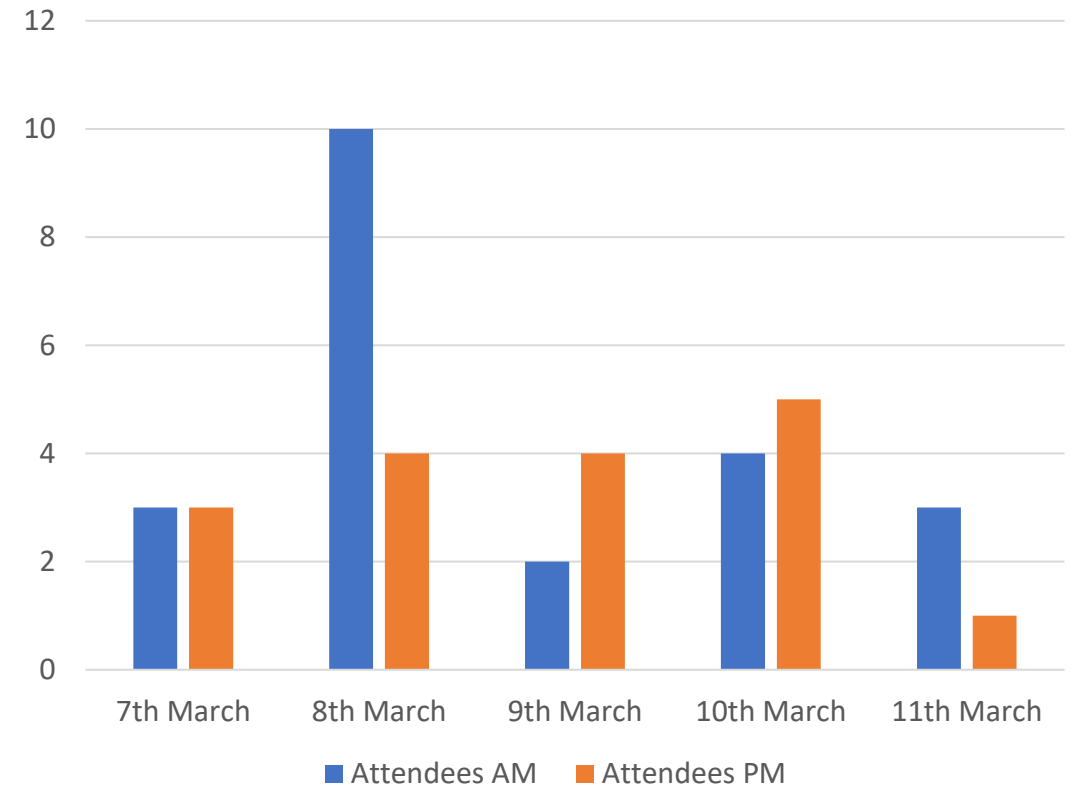

Mid Copeland GDF Community Partnership

SUMMARY

The Mid Copeland GDF Community Partnership conducted 29 Drop In events between 7th – 25th March 2022 in 7 different locations throughout the Search Area.

116 individuals attended the events with the Community Engagement Team responding to 147 questions and noting 100 statements from attendees.

WEEK 1 7TH – 11TH MARCH 2022

- Week 1: Community Engagement Events were held from 7th to 11th March in the following locations.

DATE	LOCATION	ATTENDEES
• 7 th March 2022	Gosforth	3
• 7 th March 2022	Beckermet	3
• 8 th March 2022	Seascale	10
• 8 th March 2022	Haile	4
• 9 th March 2022	Beckermet	2
• 9 th March 2022	Drigg	4
• 10 th March 2022	Gosforth	4
• 10 th March 2022	Seascale	5
• 11 th March 2022	Drigg	3
• 11 th March 2022	Calderbridge	1

Attendees

WEEK 2

14TH – 18TH MARCH 2022

- Week 2: Community Engagement Events were held from 14th to 18th March in the following locations.

DATE	LOCATION	ATTENDEES
• 14 th March 2022	Gosforth	4
• 14 th March 2022	Beckermet	2
• 15 th March 2022	Seascale	0
• 15 th March 2022	Gosforth	11
• 16 th March 2022	Drigg	1
• 16 th March 2022	Beckermet	3
• 17 th March 2022	Haile	2
• 17 th March 2022	Seascale	1
• 18 th March 2022	Calderbridge	2
• 18 th March 2022	Drigg	1

WEEK 3 21ST – 25TH MARCH 2022

- Week 3: Community Engagement Events were held from 21st to 25th March in the following locations.
- (no PM event on 21st March due to Community Partnership meeting)

DATE	LOCATION	ATTENDEES
21 st March 2022	Drigg	1
22 nd March 2022	Seascale	5
22 nd March 2022	Gosforth	25
23 rd March 2022	Beckermet	4
23 rd March 2022	Thornhill	3
24 th March 2022	Seascale	3
24 th March 2022	Thornhill	2
25 th March 2022	Beckermet	4
25 th March 2022	Drigg	3