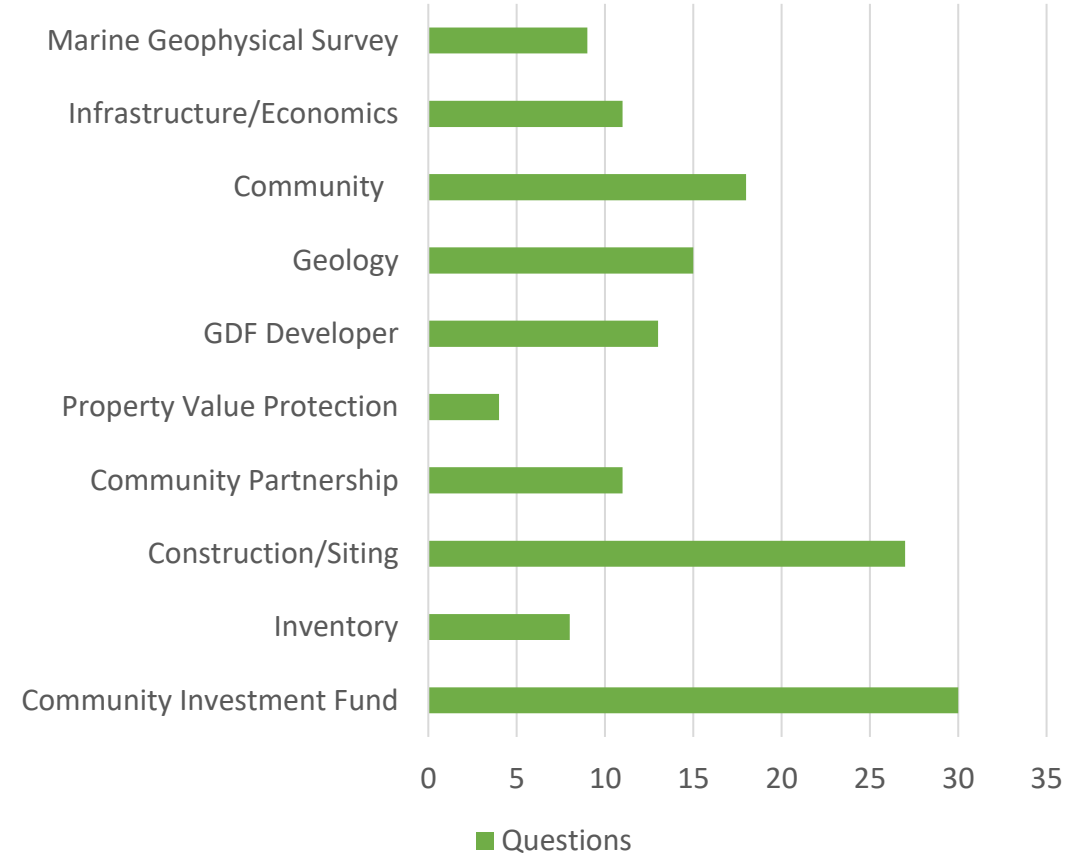

WEEK 1 7TH – 11TH MARCH 2022

- Week 1: Community Engagement Events were held from 7th to 11th March in the following locations.

DATE	LOCATION	ATTENDEES
• 7 th March 2022	Gosforth	3
• 7 th March 2022	Beckermet	3
• 8 th March 2022	Seascale	10
• 8 th March 2022	Haile	4
• 9 th March 2022	Beckermet	2
• 9 th March 2022	Drigg	4
• 10 th March 2022	Gosforth	4
• 10 th March 2022	Seascale	5
• 11 th March 2022	Drigg	3
• 11 th March 2022	Calderbridge	1

Attendees

WEEK 2

14TH – 18TH MARCH 2022

- Week 2: Community Engagement Events were held from 14th to 18th March in the following locations.

DATE	LOCATION	ATTENDEES
• 14 th March 2022	Gosforth	4
• 14 th March 2022	Beckermet	2
• 15 th March 2022	Seascale	0
• 15 th March 2022	Gosforth	11
• 16 th March 2022	Drigg	1
• 16 th March 2022	Beckermet	3
• 17 th March 2022	Haile	2
• 17 th March 2022	Seascale	1
• 18 th March 2022	Calderbridge	2
• 18 th March 2022	Drigg	1

WEEK 3 21ST – 25TH MARCH 2022

- Week 3: Community Engagement Events were held from 21st to 25th March in the following locations.
- (no PM event on 21st March due to Community Partnership meeting)

DATE	LOCATION	ATTENDEES
21 st March 2022	Drigg	1
22 nd March 2022	Seascale	5
22 nd March 2022	Gosforth	25
23 rd March 2022	Beckermet	4
23 rd March 2022	Thornhill	3
24 th March 2022	Seascale	3
24 th March 2022	Thornhill	2
25 th March 2022	Beckermet	4
25 th March 2022	Drigg	3

Attendees

COMMUNITY ENGAGEMENT EVENTS QUESTIONS SUMMARY

QUESTION THEMES

Themes

COMMUNITY ENGAGEMENT EVENTS STATEMENT SUMMARY

STATEMENT THEMES

Statement Themes