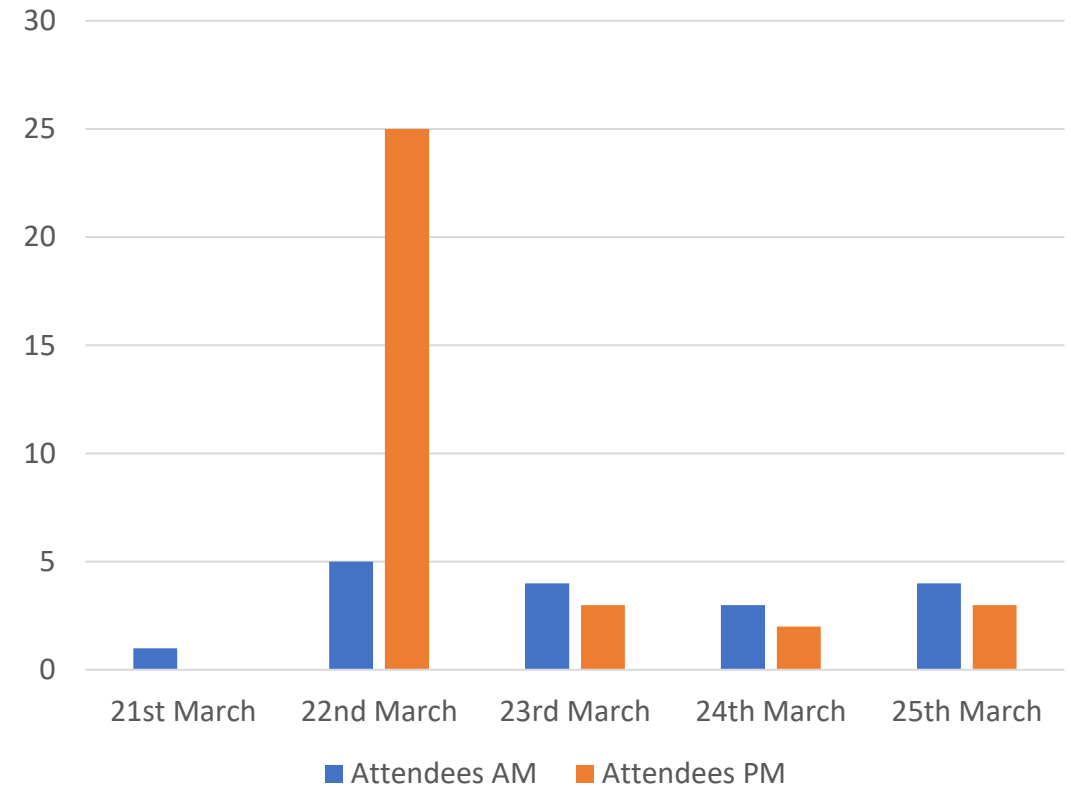

WEEK 3 21ST – 25TH MARCH 2022

- Week 3: Community Engagement Events were held from 21st to 25th March in the following locations.
- (no PM event on 21st March due to Community Partnership meeting)

DATE	LOCATION	ATTENDEES
21st March 2022	Drigg	1
22nd March 2022	Seascale	5
22nd March 2022	Gosforth	25
23rd March 2022	Beckermet	4
23rd March 2022	Thornhill	3
24th March 2022	Seascale	3
24th March 2022	Thornhill	2
25th March 2022	Beckermet	4
25th March 2022	Drigg	3

Attendees