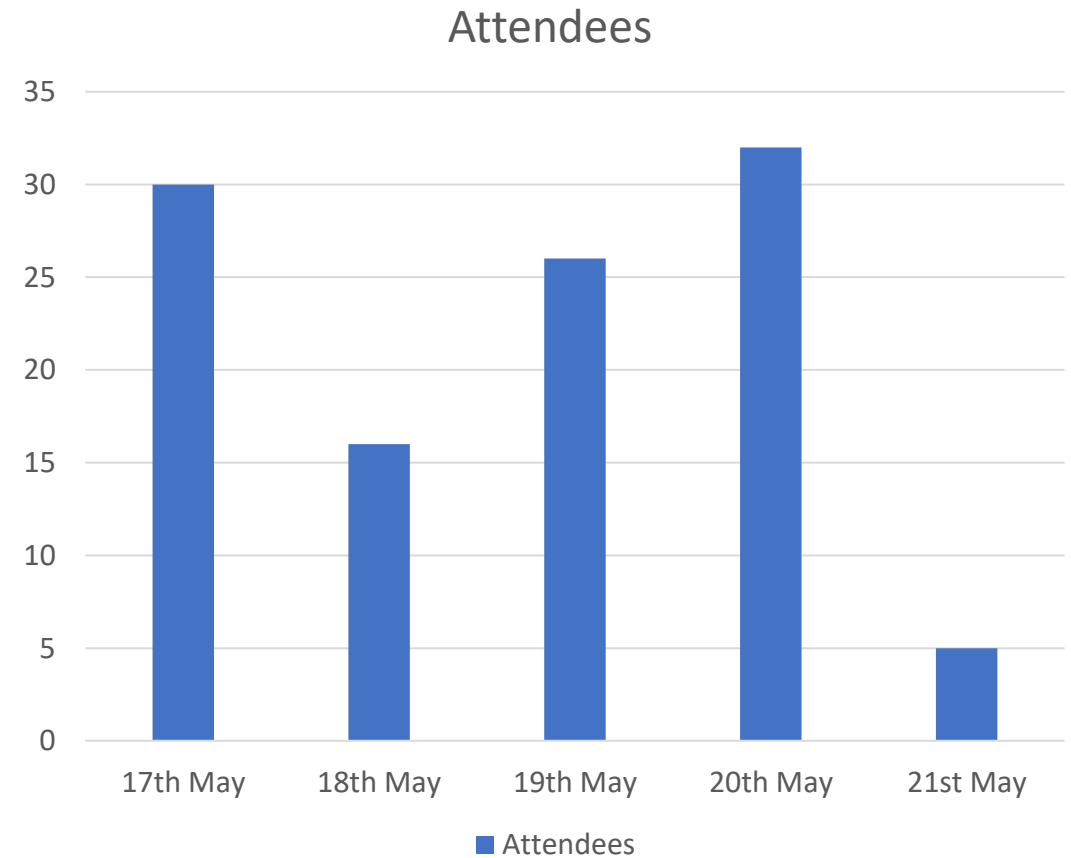

Mid Copeland GDF Community Partnership

SUMMARY

The Mid Copeland GDF Community Partnership conducted 5 days of Drop In events between 17th – 21st May 2022 in 5 different locations throughout the Search Area.

109 individuals attended the events with the Community Engagement Team responding to 163 questions and noting 76 statements from attendees.

EVENTS 17TH – 21TH MAY 2022

- Week 1: Community Engagement Events were held from 17th to 21th May in the following locations.

DATE	LOCATION	ATTENDEES
• 17th May 2022	Drigg and Carleton	30
• 18 th May 2022	Beckermet	16
• 19 th May 2022	Seascale	26
• 20 th May 2022	Gosforth	32
• 21 st May 2022	Thornhill	5

COMMUNITY ENGAGEMENT EVENTS QUESTIONS SUMMARY