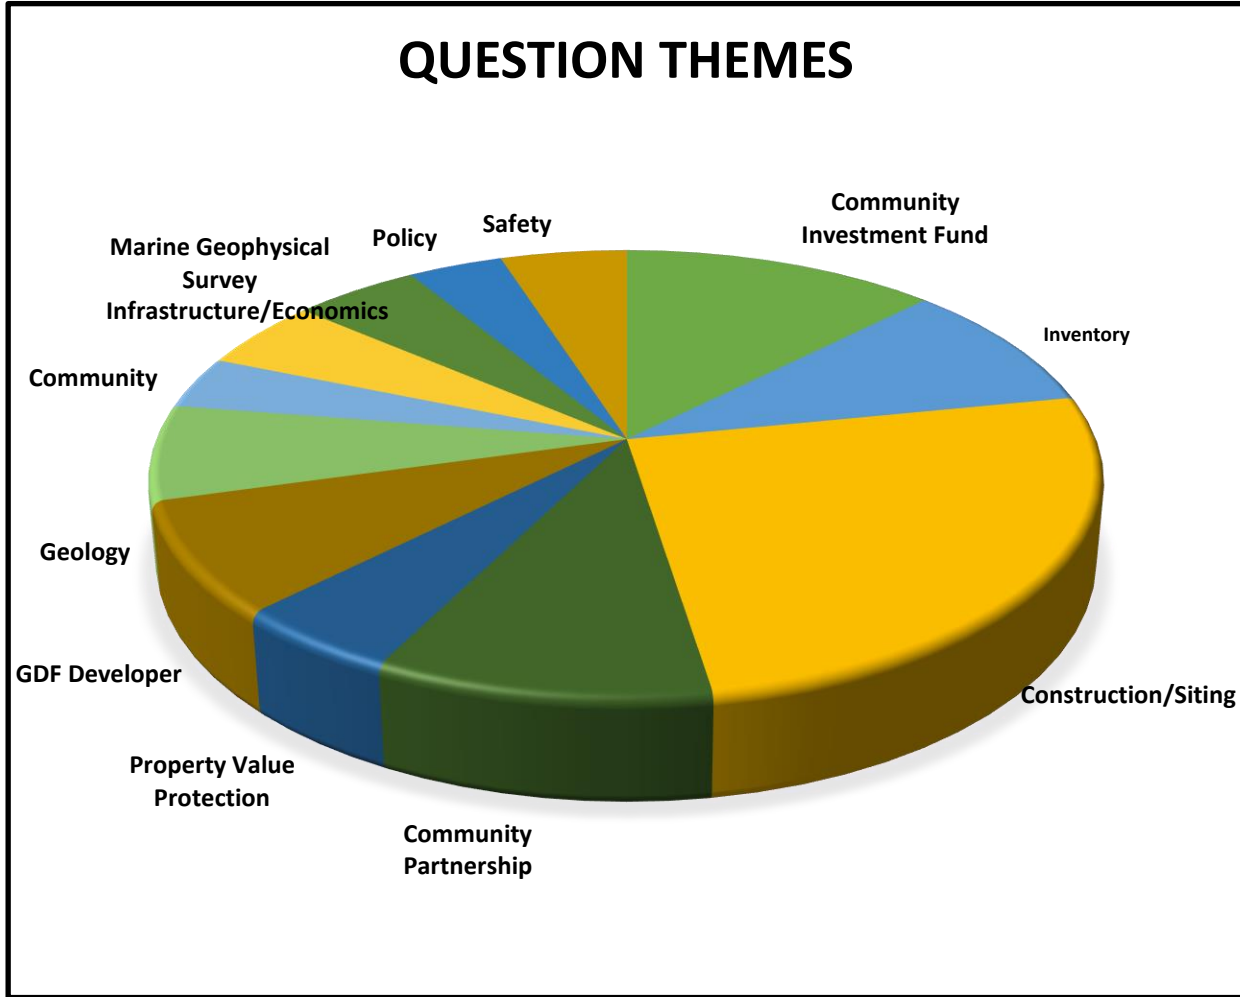

COMMUNITY ENGAGEMENT EVENTS QUESTIONS SUMMARY

QUESTION THEMES