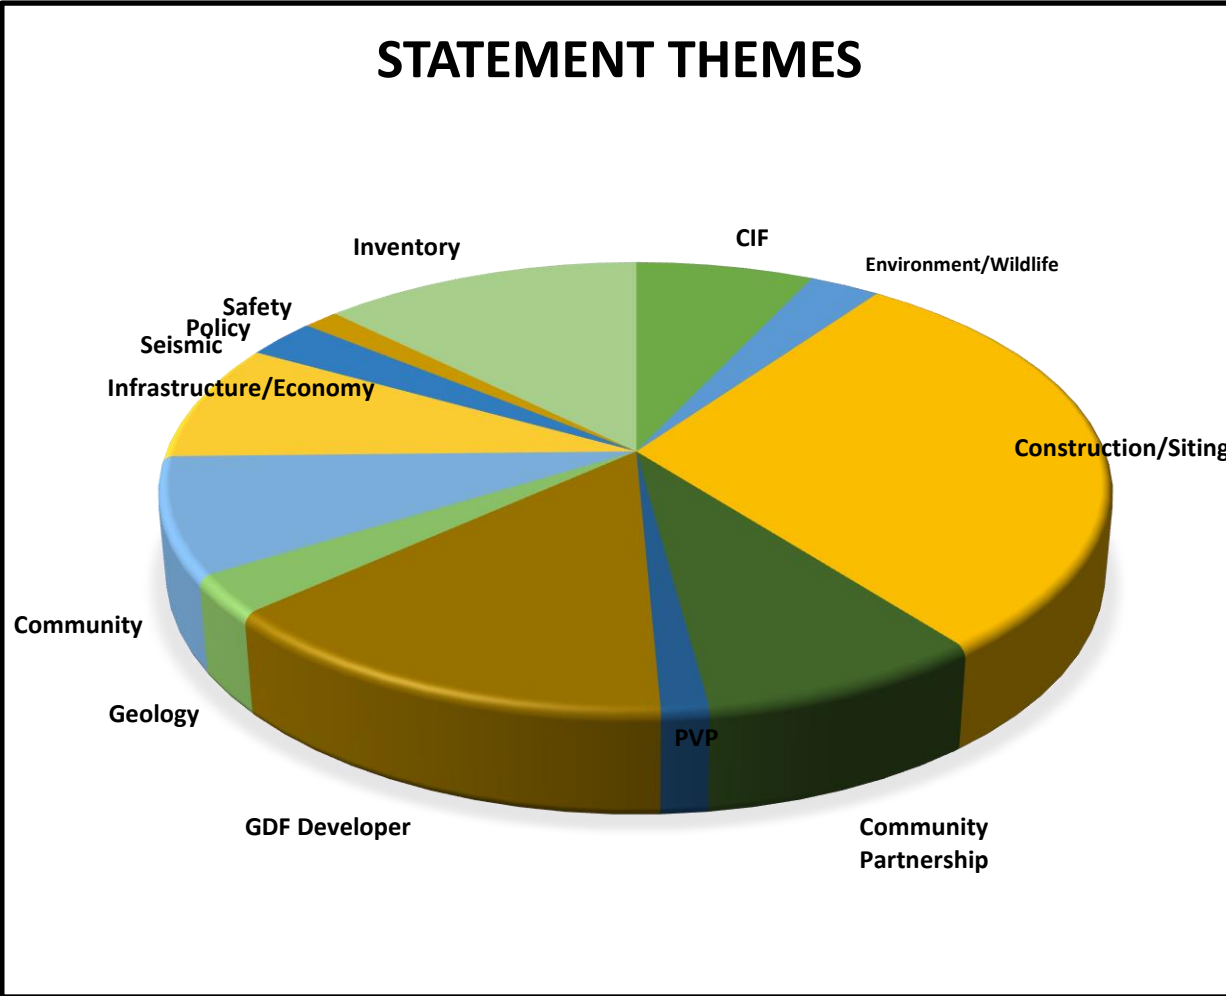

Mid Copeland GDF Community Partnership

SUMMARY

The Mid Copeland GDF Community Partnership conducted 5 days of Drop In events between 17th – 21st May 2022 in 5 different locations throughout the Search Area.

109 individuals attended the events with the Community Engagement Team responding to 163 questions and noting 76 statements from attendees.

EVENTS 17TH – 21TH MAY 2022

- Week 1: Community Engagement Events were held from 17th to 21th May in the following locations.

DATE	LOCATION	ATTENDEES
• 17th May 2022	Drigg and Carleton	30
• 18 th May 2022	Beckermet	16
• 19 th May 2022	Seascale	26
• 20 th May 2022	Gosforth	32
• 21 st May 2022	Thornhill	5

COMMUNITY ENGAGEMENT EVENTS QUESTIONS SUMMARY

QUESTION THEMES

Themes

COMMUNITY ENGAGEMENT EVENTS STATEMENT SUMMARY

STATEMENT THEMES

Statement Themes