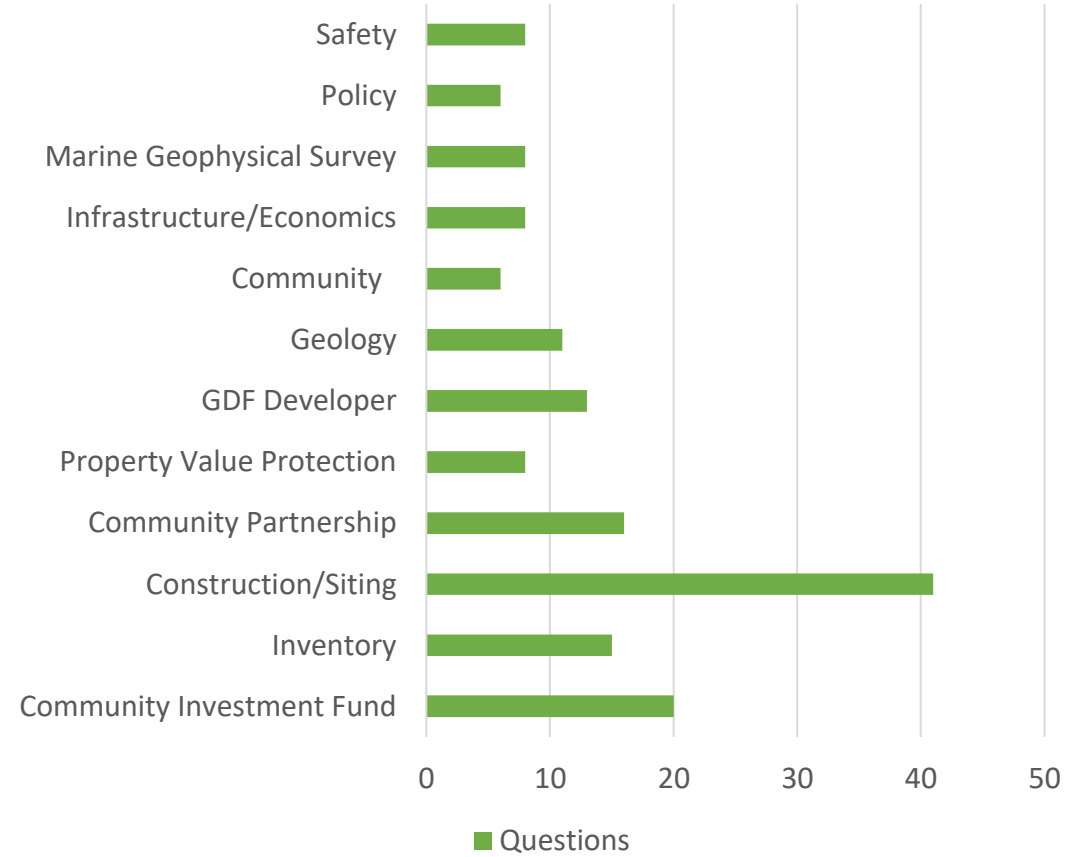

COMMUNITY ENGAGEMENT EVENTS QUESTIONS SUMMARY

QUESTION THEMES

Themes