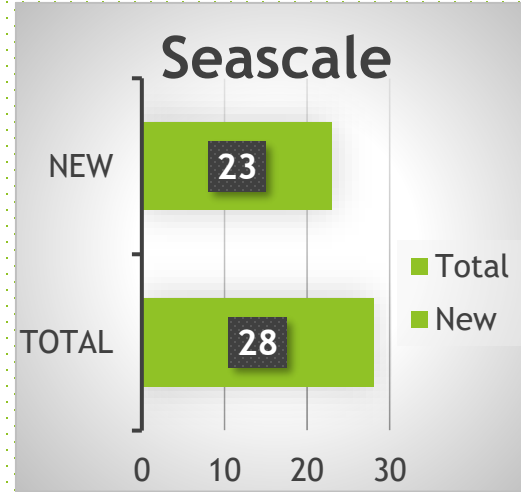

118 individuals attended the events

64 % of the individuals had never attended an event before

**Mid Copeland
GDF Community Partnership**

DATE	LOCATION	ATTENDEES
▶ 27 th September 22	Seascale Library	16
▶ 28 th September 22	Drigg & Carleton VH	11
▶ 29 th September 22	The Reading Rooms, Beckermet	13
▶ 5 th October 22	Gosforth Public Hall	15
▶ 6 th October 22	Calderbridge & Ponsonby VH	6
▶ 11 th October 22	Haile & Wilton VH	2
▶ 12 th October 22	The Reading Rooms, Beckermet	13
▶ 13 th October 22	Gosforth Public Hall	11
▶ 18 th October 22	Seascale Library	12
▶ 19 th October 22	Drigg & Carleton VH	6
▶ 20 th October 22	The Social Club, Thornhill	13

Total numbers for each area and percentage of new customers

On this engagement we found that we had a lot of new customers, they asked about every aspect of a GDF and found it equally balanced

Themes of questions asked