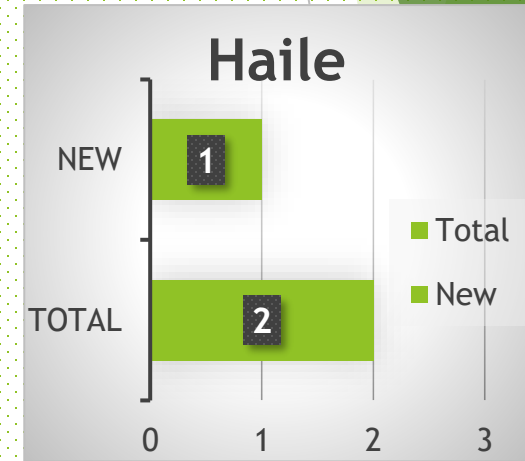

118 individuals attended the events

64 % of the individuals had never attended an event before

**Mid Copeland
GDF Community Partnership**

DATE	LOCATION	ATTENDEES
▶ 27 th September 22	Seascale Library	16
▶ 28 th September 22	Drigg & Carleton VH	11
▶ 29 th September 22	The Reading Rooms, Beckermet	13
▶ 5 th October 22	Gosforth Public Hall	15
▶ 6 th October 22	Calderbridge & Ponsonby VH	6
▶ 11 th October 22	Haile & Wilton VH	2
▶ 12 th October 22	The Reading Rooms, Beckermet	13
▶ 13 th October 22	Gosforth Public Hall	11
▶ 18 th October 22	Seascale Library	12
▶ 19 th October 22	Drigg & Carleton VH	6
▶ 20 th October 22	The Social Club, Thornhill	13

Total numbers for each area and percentage of new customers

On this engagement we found that we had a lot of new customers, they asked about every aspect of a GDF and found it equally balanced

Themes of questions asked