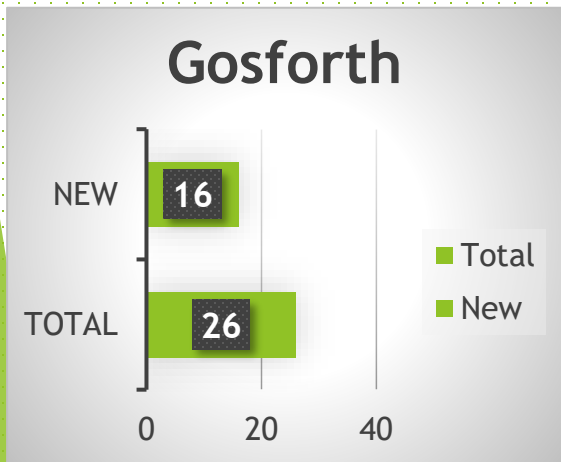

118 individuals attended the events

64 % of the individuals had never attended an event before

**Mid Copeland
GDF Community Partnership**

DATE	LOCATION	ATTENDEES
▶ 27 th September 22	Seascale Library	16
▶ 28 th September 22	Drigg & Carleton VH	11
▶ 29 th September 22	The Reading Rooms, Beckermet	13
▶ 5 th October 22	Gosforth Public Hall	15
▶ 6 th October 22	Calderbridge & Ponsonby VH	6
▶ 11 th October 22	Haile & Wilton VH	2
▶ 12 th October 22	The Reading Rooms, Beckermet	13
▶ 13 th October 22	Gosforth Public Hall	11
▶ 18 th October 22	Seascale Library	12
▶ 19 th October 22	Drigg & Carleton VH	6
▶ 20 th October 22	The Social Club, Thornhill	13

Total numbers for each area and percentage of new customers

On this engagement we found that we had a lot of new customers, they asked about every aspect of a GDF and found it equally balanced

Themes of questions asked