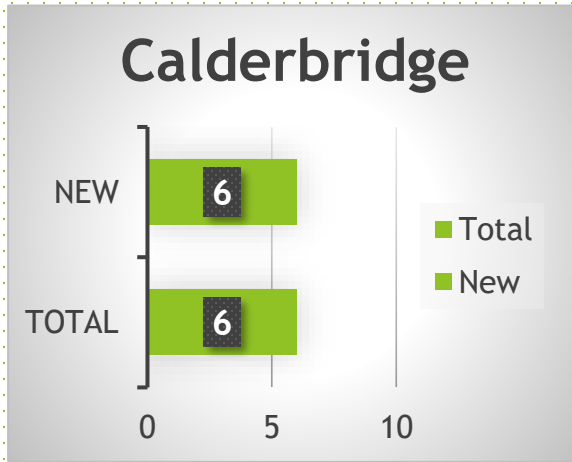

118 individuals attended the events

64 % of the individuals had never attended an event before

**Mid Copeland
GDF Community Partnership**

DATE	LOCATION	ATTENDEES
▶ 27 th September 22	Seascale Library	16
▶ 28 th September 22	Drigg & Carleton VH	11
▶ 29 th September 22	The Reading Rooms, Beckermet	13
▶ 5 th October 22	Gosforth Public Hall	15
▶ 6 th October 22	Calderbridge & Ponsonby VH	6
▶ 11 th October 22	Haile & Wilton VH	2
▶ 12 th October 22	The Reading Rooms, Beckermet	13
▶ 13 th October 22	Gosforth Public Hall	11
▶ 18 th October 22	Seascale Library	12
▶ 19 th October 22	Drigg & Carleton VH	6
▶ 20 th October 22	The Social Club, Thornhill	13

Total numbers for each area and percentage of new customers

On this engagement we found that we had a lot of new customers, they asked about every aspect of a GDF and found it equally balanced

Themes of questions asked