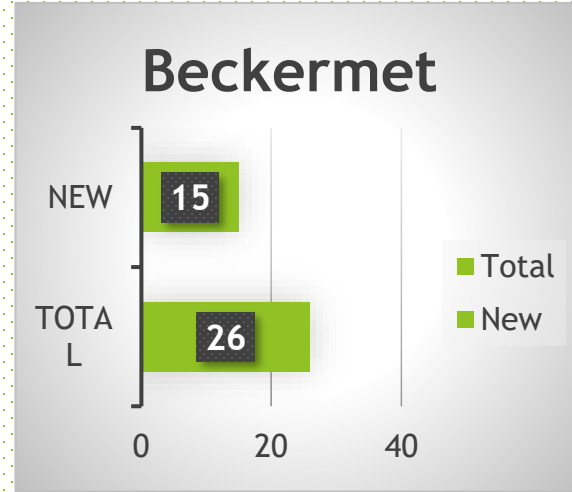

Mid Copeland GDF Community Partnership

SUMMARY

The Mid Copeland GDF Community Partnership conducted 11 Drop In events between 27th September - 20th October 2022 in 7 different locations throughout the Search Area.

118 individuals attended the events

64 % of the individuals had never attended an event before

**Mid Copeland
GDF Community Partnership**

DATE	LOCATION	ATTENDEES
▶ 27 th September 22	Seascale Library	16
▶ 28 th September 22	Drigg & Carleton VH	11
▶ 29 th September 22	The Reading Rooms, Beckermet	13
▶ 5 th October 22	Gosforth Public Hall	15
▶ 6 th October 22	Calderbridge & Ponsonby VH	6
▶ 11 th October 22	Haile & Wilton VH	2
▶ 12 th October 22	The Reading Rooms, Beckermet	13
▶ 13 th October 22	Gosforth Public Hall	11
▶ 18 th October 22	Seascale Library	12
▶ 19 th October 22	Drigg & Carleton VH	6
▶ 20 th October 22	The Social Club, Thornhill	13

Total numbers for each area and percentage of new customers

On this engagement we found that we had a lot of new customers, they asked about every aspect of a GDF and found it equally balanced

Themes of questions asked