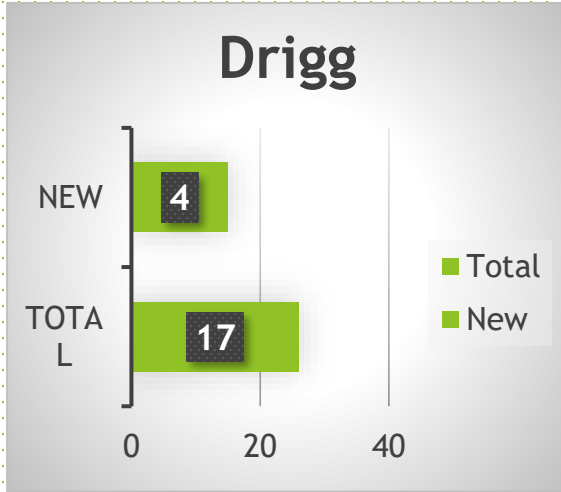

118 individuals attended the events

64 % of the individuals had never attended an event before

**Mid Copeland
GDF Community Partnership**

DATE	LOCATION	ATTENDEES
▶ 27 th September 22	Seascale Library	16
▶ 28 th September 22	Drigg & Carleton VH	11
▶ 29 th September 22	The Reading Rooms, Beckermet	13
▶ 5 th October 22	Gosforth Public Hall	15
▶ 6 th October 22	Calderbridge & Ponsonby VH	6
▶ 11 th October 22	Haile & Wilton VH	2
▶ 12 th October 22	The Reading Rooms, Beckermet	13
▶ 13 th October 22	Gosforth Public Hall	11
▶ 18 th October 22	Seascale Library	12
▶ 19 th October 22	Drigg & Carleton VH	6
▶ 20 th October 22	The Social Club, Thornhill	13

Total numbers for each area and percentage of new customers

On this engagement we found that we had a lot of new customers, they asked about every aspect of a GDF and found it equally balanced

Themes of questions asked