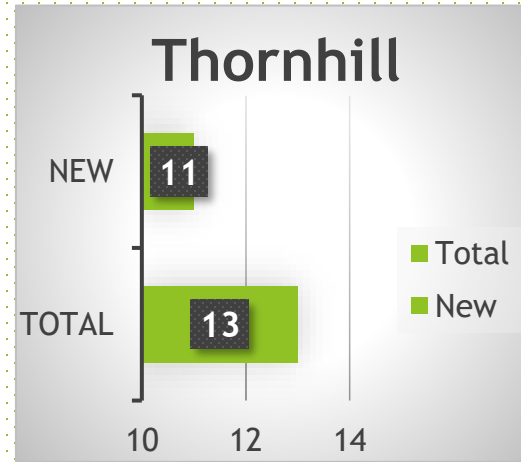

118 individuals attended the events

64 % of the individuals had never attended an event before

**Mid Copeland
GDF Community Partnership**

DATE	LOCATION	ATTENDEES
▶ 27 th September 22	Seascale Library	16
▶ 28 th September 22	Drigg & Carleton VH	11
▶ 29 th September 22	The Reading Rooms, Beckermet	13
▶ 5 th October 22	Gosforth Public Hall	15
▶ 6 th October 22	Calderbridge & Ponsonby VH	6
▶ 11 th October 22	Haile & Wilton VH	2
▶ 12 th October 22	The Reading Rooms, Beckermet	13
▶ 13 th October 22	Gosforth Public Hall	11
▶ 18 th October 22	Seascale Library	12
▶ 19 th October 22	Drigg & Carleton VH	6
▶ 20 th October 22	The Social Club, Thornhill	13

Total numbers for each area and percentage of new customers

On this engagement we found that we had a lot of new customers, they asked about every aspect of a GDF and found it equally balanced

Themes of questions asked