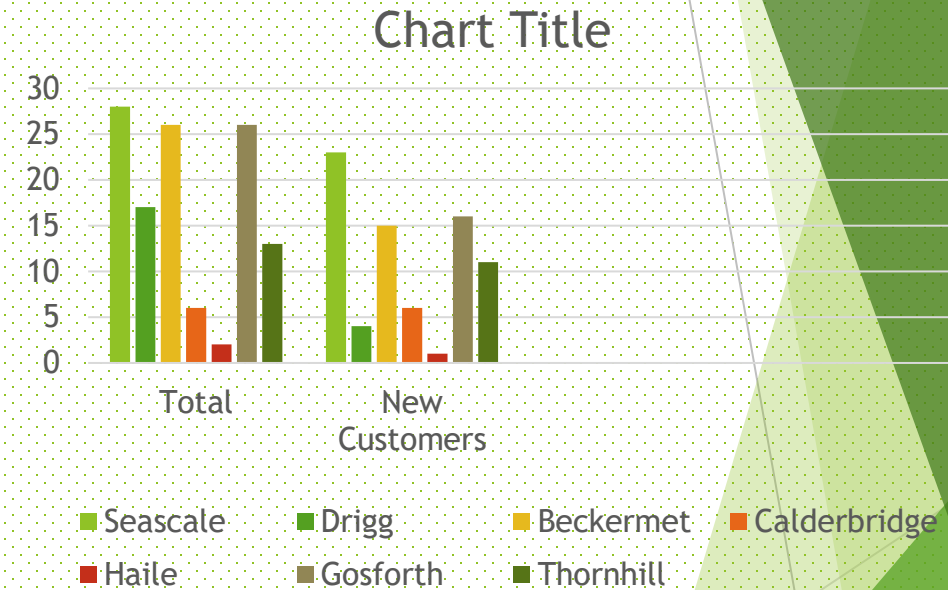

Mid Copeland GDF Community Partnership

SUMMARY

The Mid Copeland GDF Community Partnership conducted 11 Drop In events between 27th September - 20th October 2022 in 7 different locations throughout the Search Area.

118 individuals attended the events

64 % of the individuals had never attended an event before

**Mid Copeland
GDF Community Partnership**

DATE	LOCATION	ATTENDEES
▶ 27 th September 22	Seascale Library	16
▶ 28 th September 22	Drigg & Carleton VH	11
▶ 29 th September 22	The Reading Rooms, Beckermet	13
▶ 5 th October 22	Gosforth Public Hall	15
▶ 6 th October 22	Calderbridge & Ponsonby VH	6
▶ 11 th October 22	Haile & Wilton VH	2
▶ 12 th October 22	The Reading Rooms, Beckermet	13
▶ 13 th October 22	Gosforth Public Hall	11
▶ 18 th October 22	Seascale Library	12
▶ 19 th October 22	Drigg & Carleton VH	6
▶ 20 th October 22	The Social Club, Thornhill	13

Total numbers for each area and percentage of new customers

On this engagement we found that we had a lot of new customers, they asked about every aspect of a GDF and found it equally balanced

Themes of questions asked